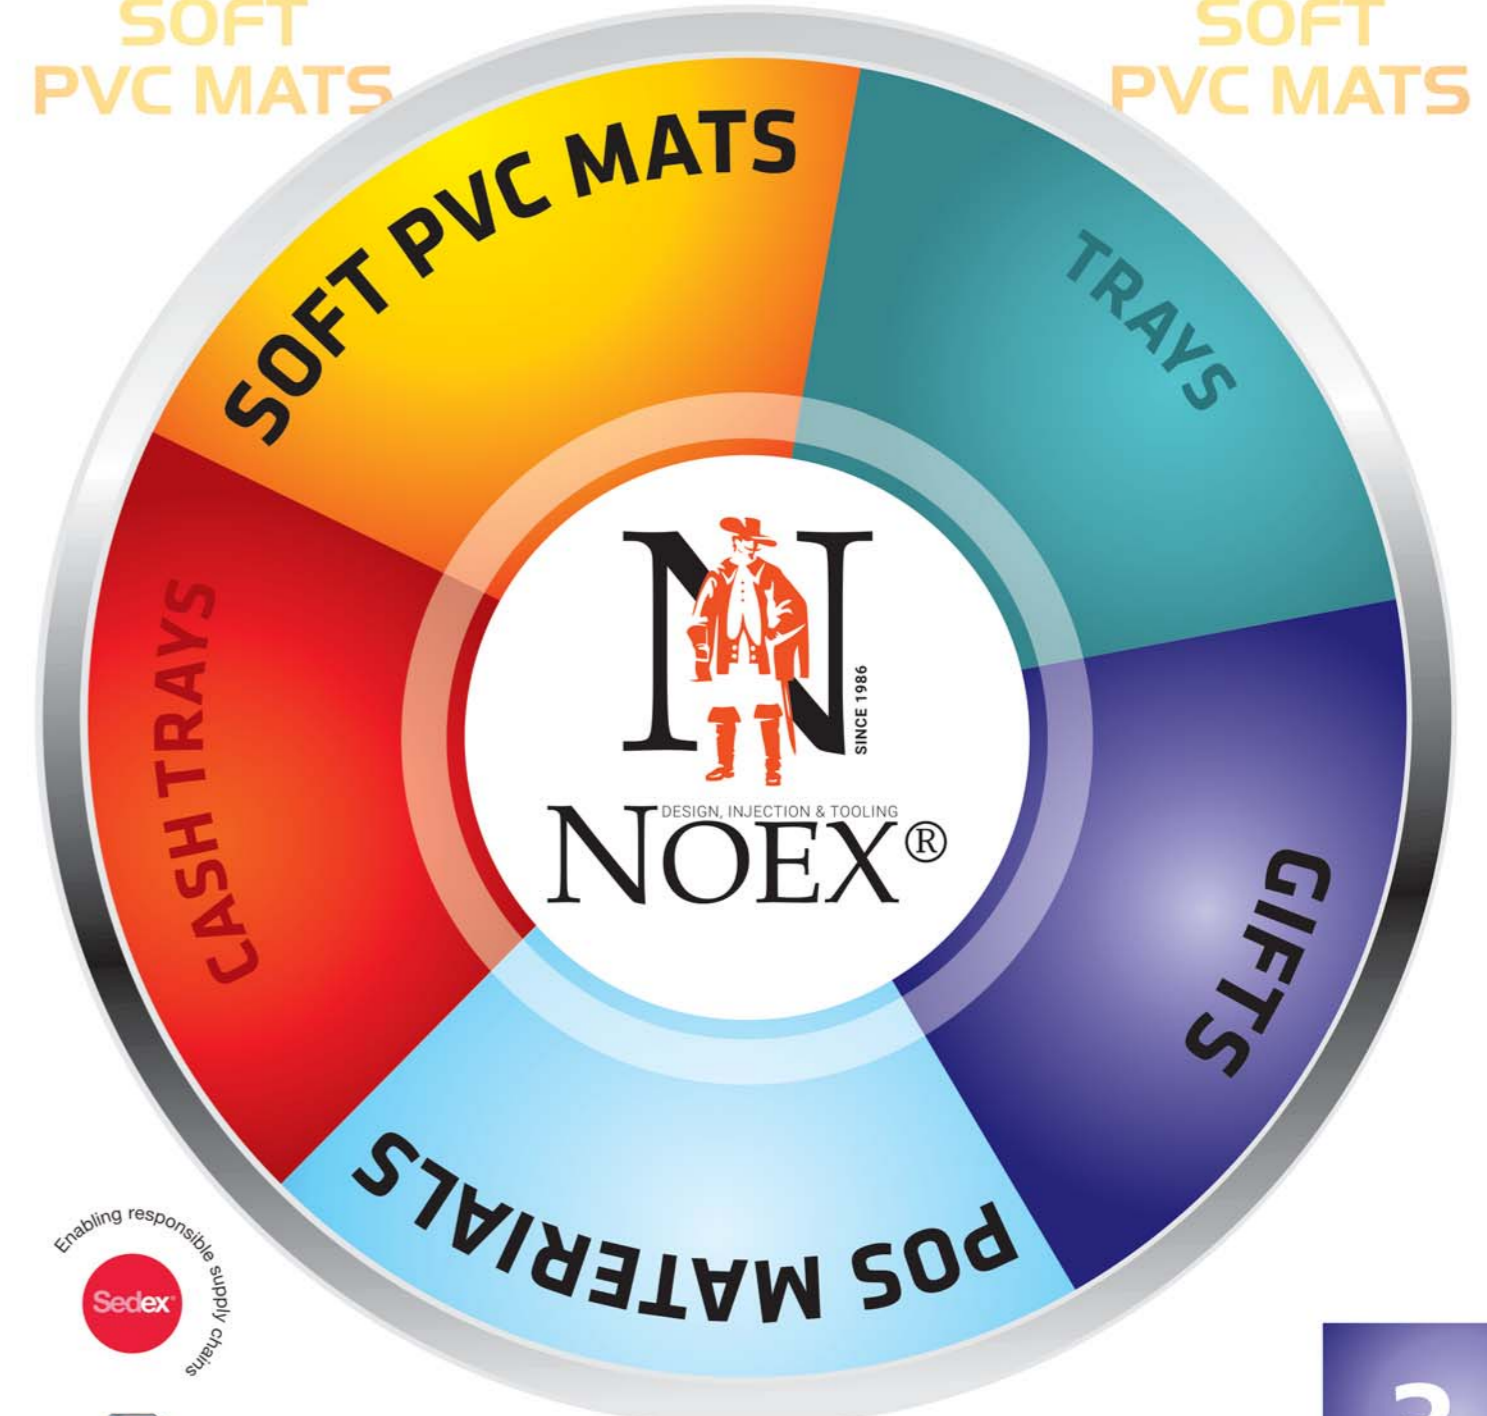

COMPLEX ADVERTISING

GIFTS GIFTS GIFTS
POS MATERIALS
SOFT PVC MATS

SOFT PVC MATS

SOFT PVC MATS