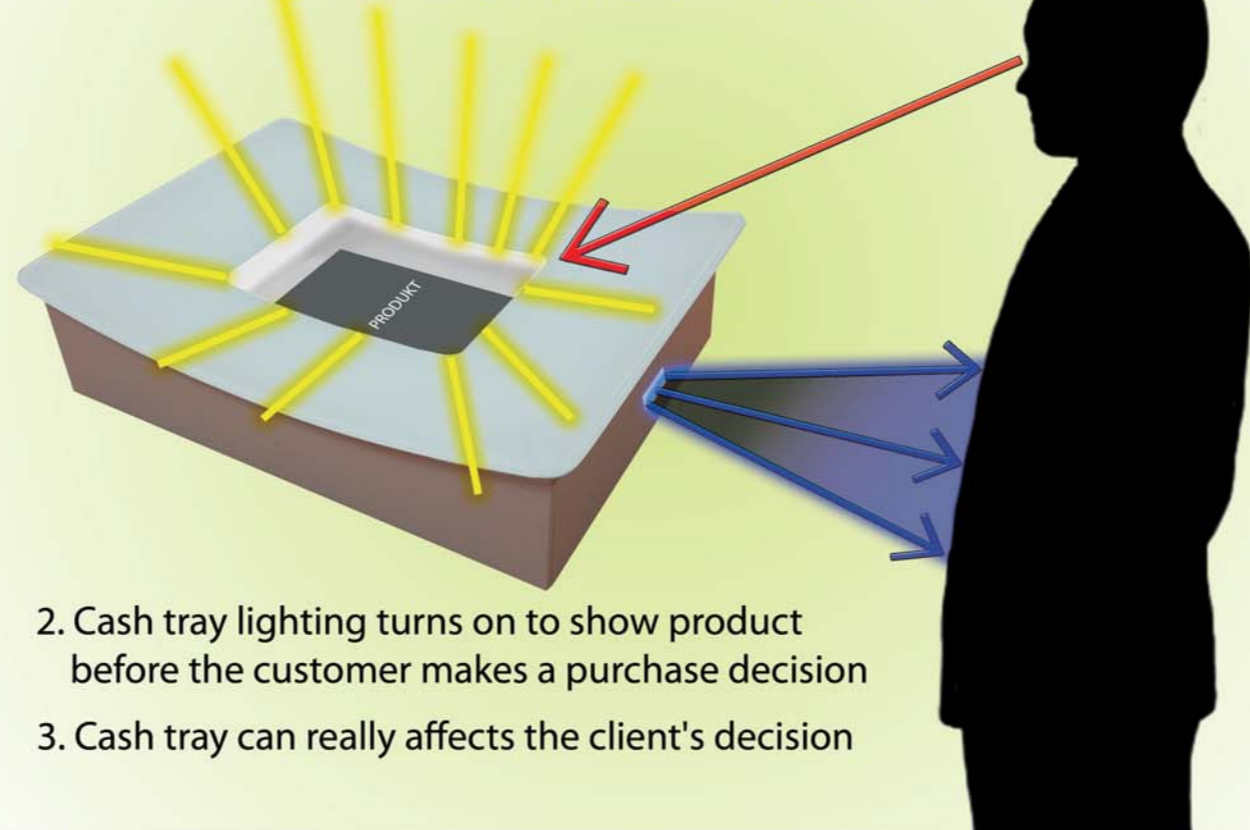

POS MATERIALS

WAITER'S TRAYS

MOVE SENSOR POS

1. Sensor detects client before approaching to counter

- 2. Cash tray lighting turns on to show product before the customer makes a purchase decision
- 3. Cash tray can really affects the client's decision