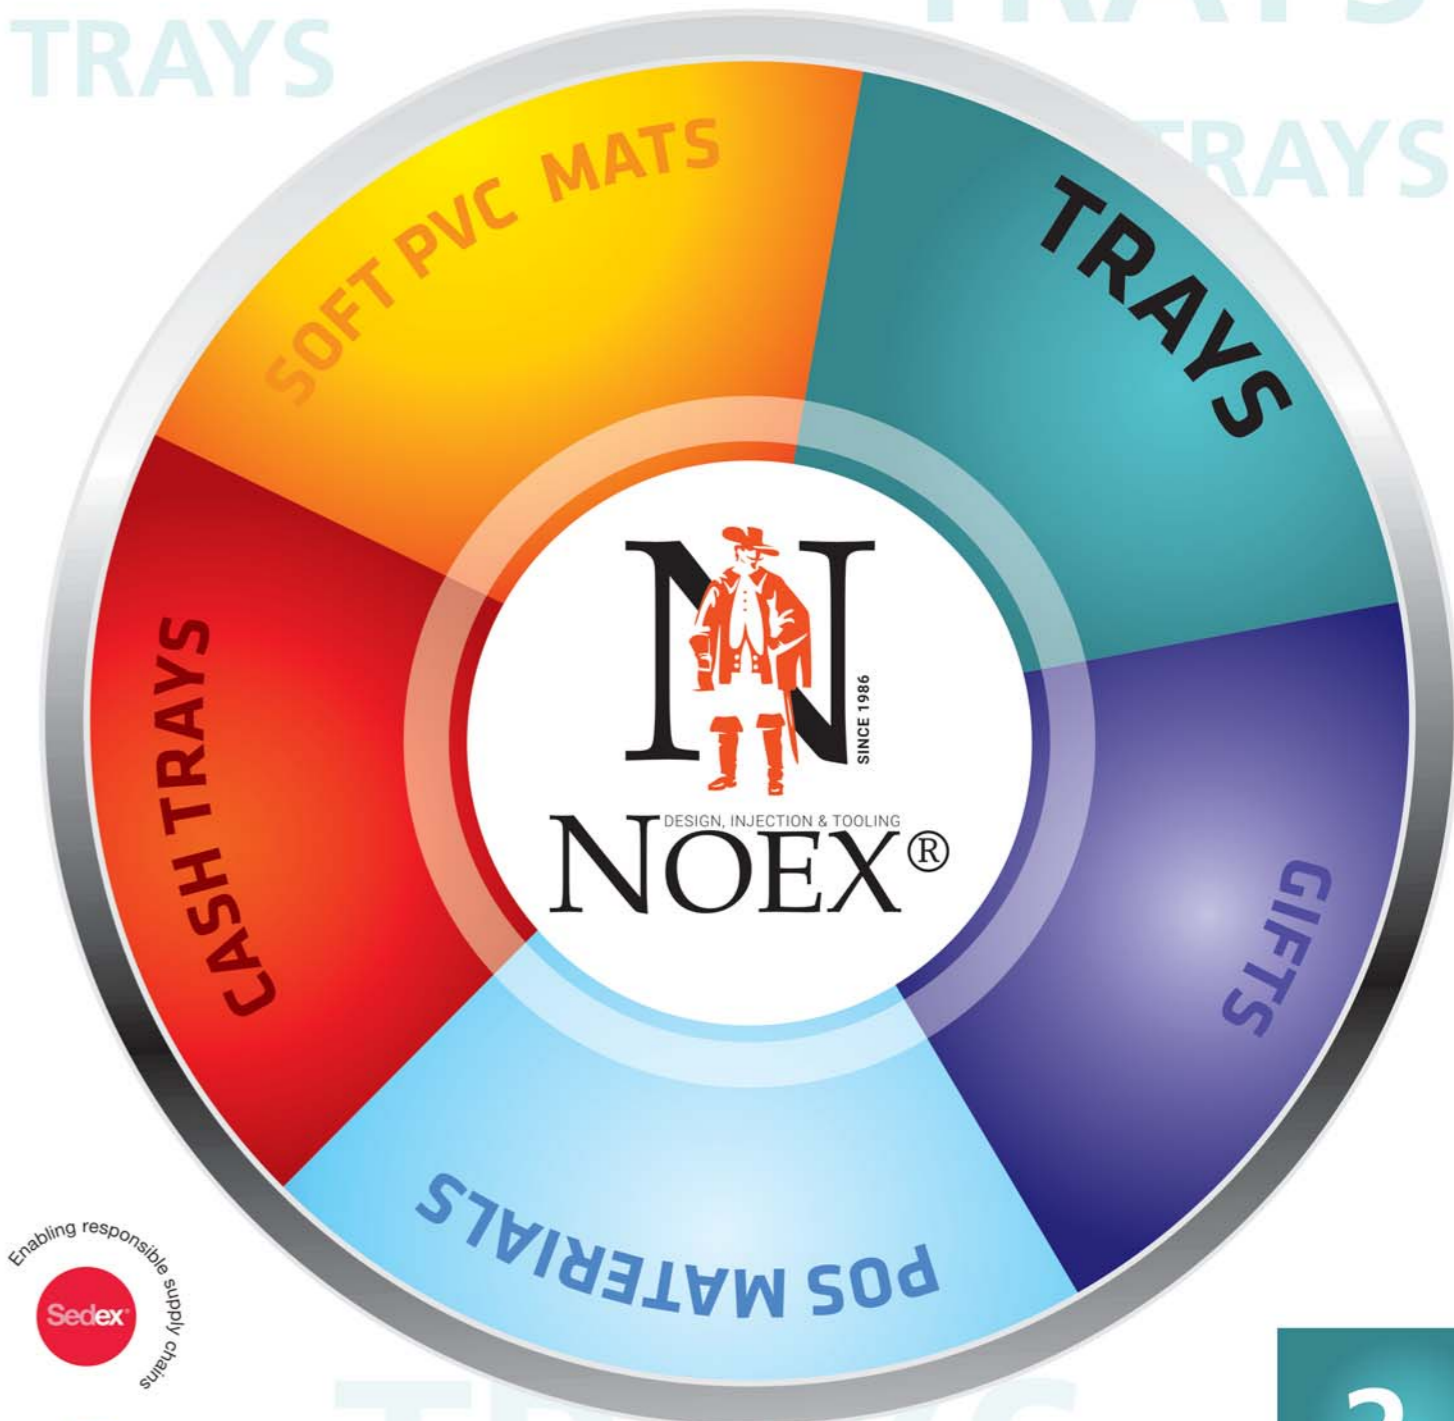

BASIC INFORMATION

WATER PROOF TRAYS
TPE AND PU SURFACE
MOQ 100 PCS.
PRODUCTION TIME UP TO 3 WEEKS
MADE IN POLAND
CMYK AND PANTONE PRINT

	COMPLEX ADVERTISING
	TOOLS WORKSHOP / INJECTION SERVICES
	LABWARE EQUIPMENT

Fabianowska Street 128, 62-052 Komorniki Poland
phone: +48 61 810 88 15/21, fax +48 61 810 79 33

www.noex.com.pl
sales@noex.com.pl

COMPLEX ADVERTISING

TRAYS TRAYS TRAYS TRAYS TRAYS TRAYS TRAYS TRAYS TRAYS TRAYS