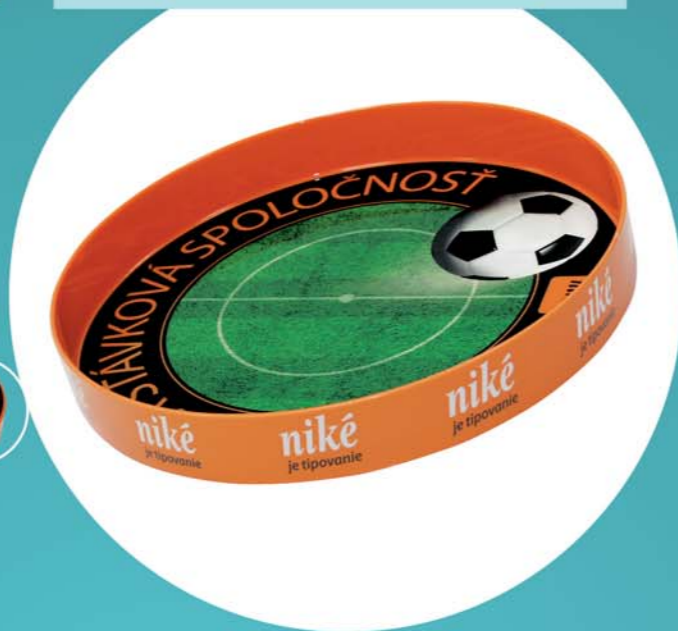

WAITER'S TRAY

WAITER'S TRAY

WAITER'S TRAY

WAITER'S TRAY

WAITER'S TRAY

WAITER'S TRAY

BASIC INFORMATION

WATER PROOF TRAYS  
TPE AND PU SURFACE  
MOQ 100 PCS.  
PRODUCTION TIME UP TO 3 WEEKS  
MADE IN POLAND  
CMYK AND PANTONE PRINT

## TRAYS

Tray dimensions:  $\varnothing 320/40$ mm  
Label dimensions: top:  $\varnothing 310$ mm, side: 39x500mm, bottom:  $\varnothing 300$ mm  
Weight: 1 - 385g, 2 - 385g

TRAY  $\varnothing 320$ mm Cat. nr: 600

1 EXCLUSIVE

2 EXCLUSIVE PLUS

TRAY  $\varnothing 345$ mm Cat. nr: 601

Tray dimensions:  $\varnothing 345/45$ mm  
Label dimensions: top:  $\varnothing 324$ mm, side: 46x530mm, bottom:  $\varnothing 312$ mm  
Weight: 1 - 610g, 2 - 610g

1 EXCLUSIVE

LABEL CMYK  
+ SUPER ANTI-SKID SURFACE PU  
LABEL CMYK

2 EXCLUSIVE PLUS

LABEL CMYK 2x  
SUPER ANTI-SKID SURFACE PU  
LABEL CMYK

TRAY  $\varnothing 420$ mm/60 Cat. nr: 606

Tray dimensions:  $\varnothing 420/60$ mm  
Label dimensions: top:  $\varnothing 384 \times 409$ mm, side: 56x664mm  
Weight: 1 - 750g